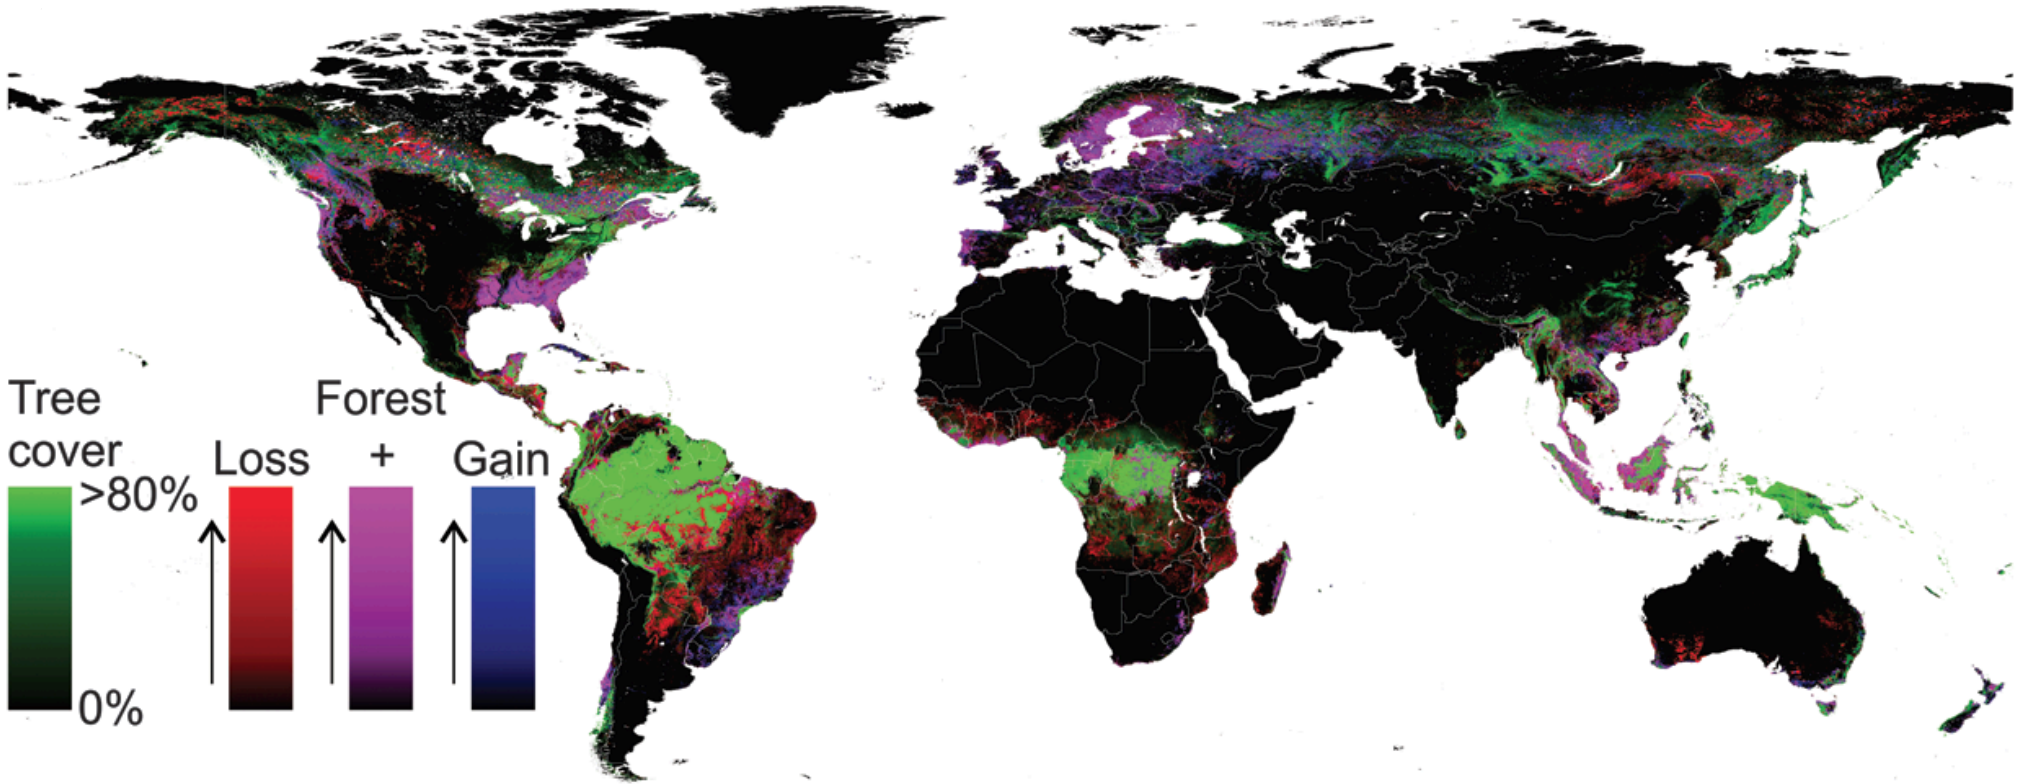

A REPORT ON US SOUTHERN FORESTS

Kevin Burke
Lehigh University

- Outline of Presentation
 - Brief overview of US Southern Forests
 - Overview of Forestry on Albemarle-Pamlico peninsula of coastal North Carolina
 - Transecting the landscape – moving from coastal “ghost forests” through industrial forests.

GLOBAL MAP OF FOREST COVER CHANGE

ALBEMARLE-PAMLICO PENINSULA, NORTH CAROLINA

A GHOST FOREST

A PLANTATION, A CLEAR-CUT