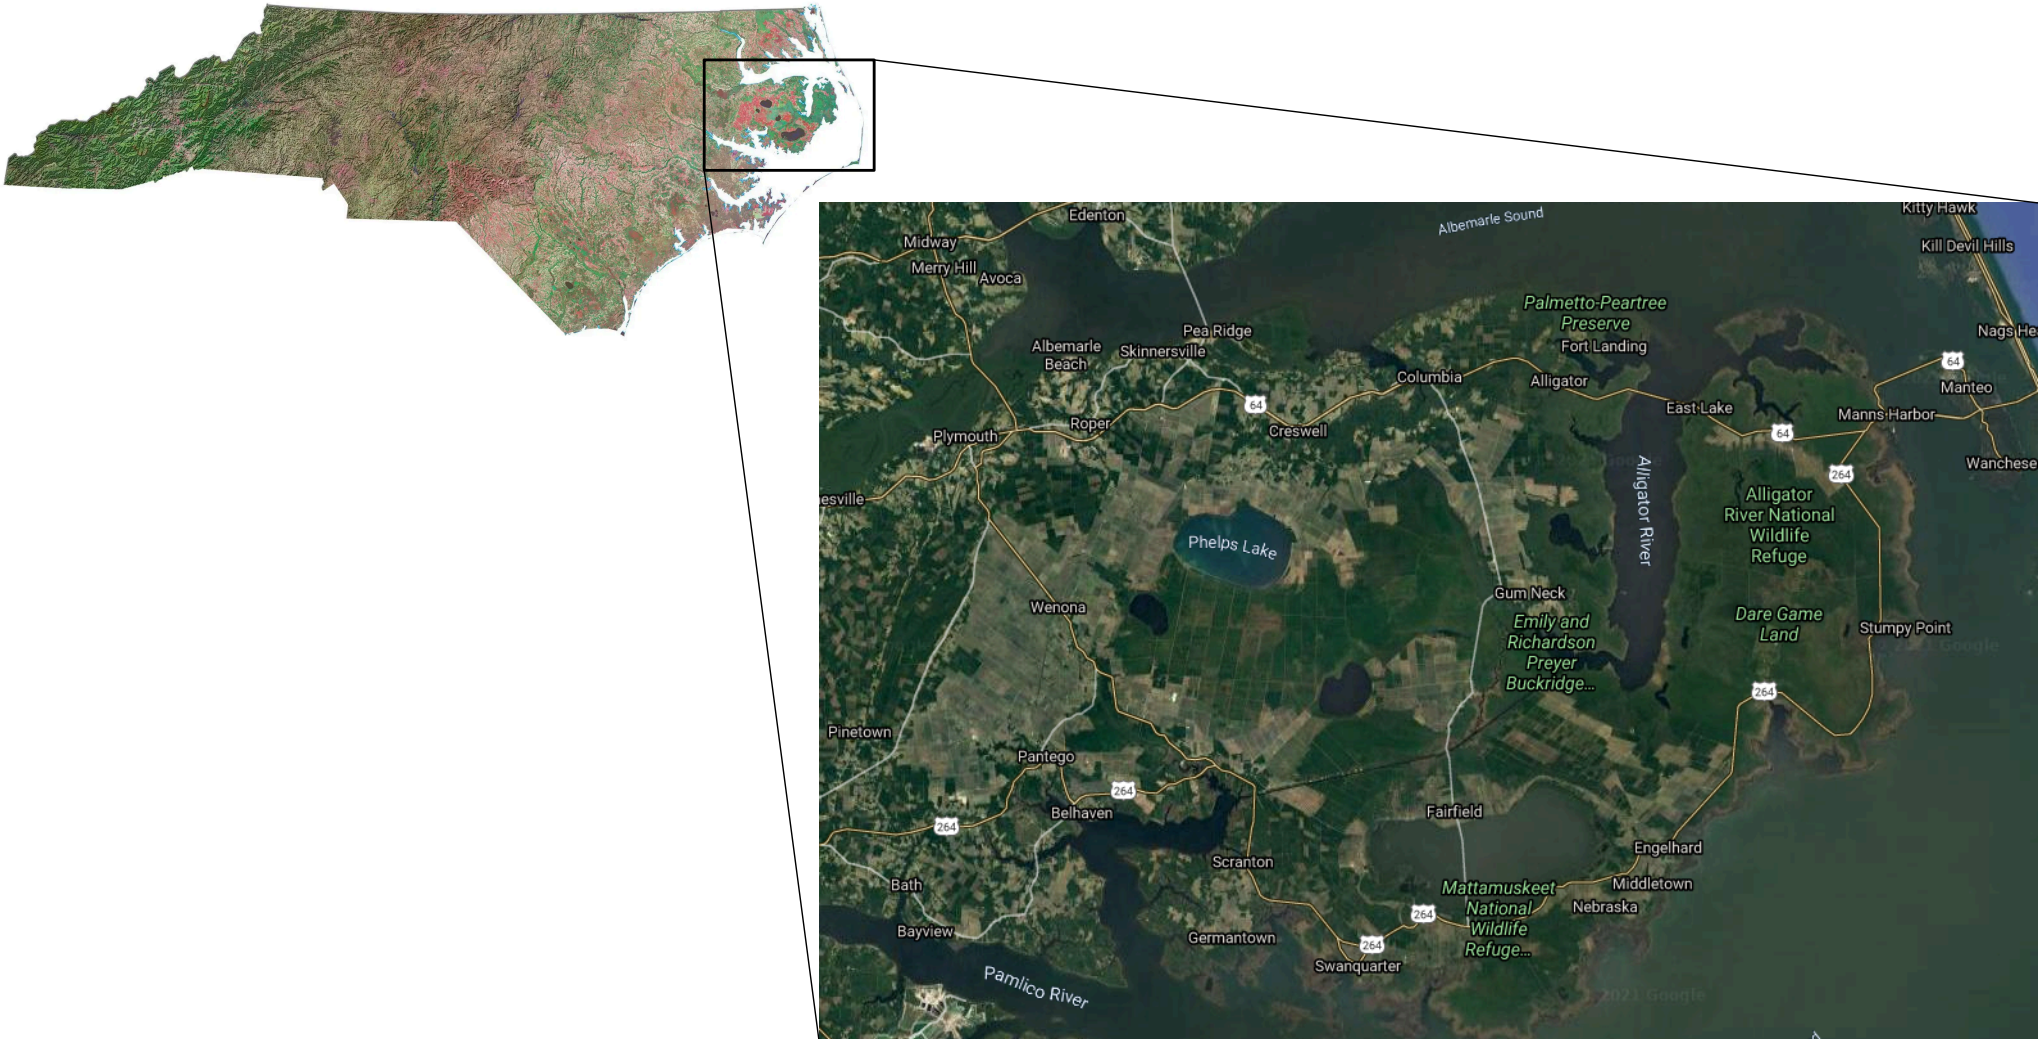

A REPORT ON US SOUTHERN FORESTS

Kevin Burke
Lehigh University

- Outline of Presentation
 - Brief overview of US Southern Forests
 - Overview of Forestry on Albemarle-Pamlico peninsula of coastal North Carolina
 - Transecting the landscape – moving from coastal “ghost forests” through industrial forests.

GLOBAL MAP OF FOREST COVER CHANGE

ALBEMARLE-PAMLICO PENINSULA, NORTH CAROLINA

A GHOST FOREST

A PLANTATION, A CLEAR-CUT